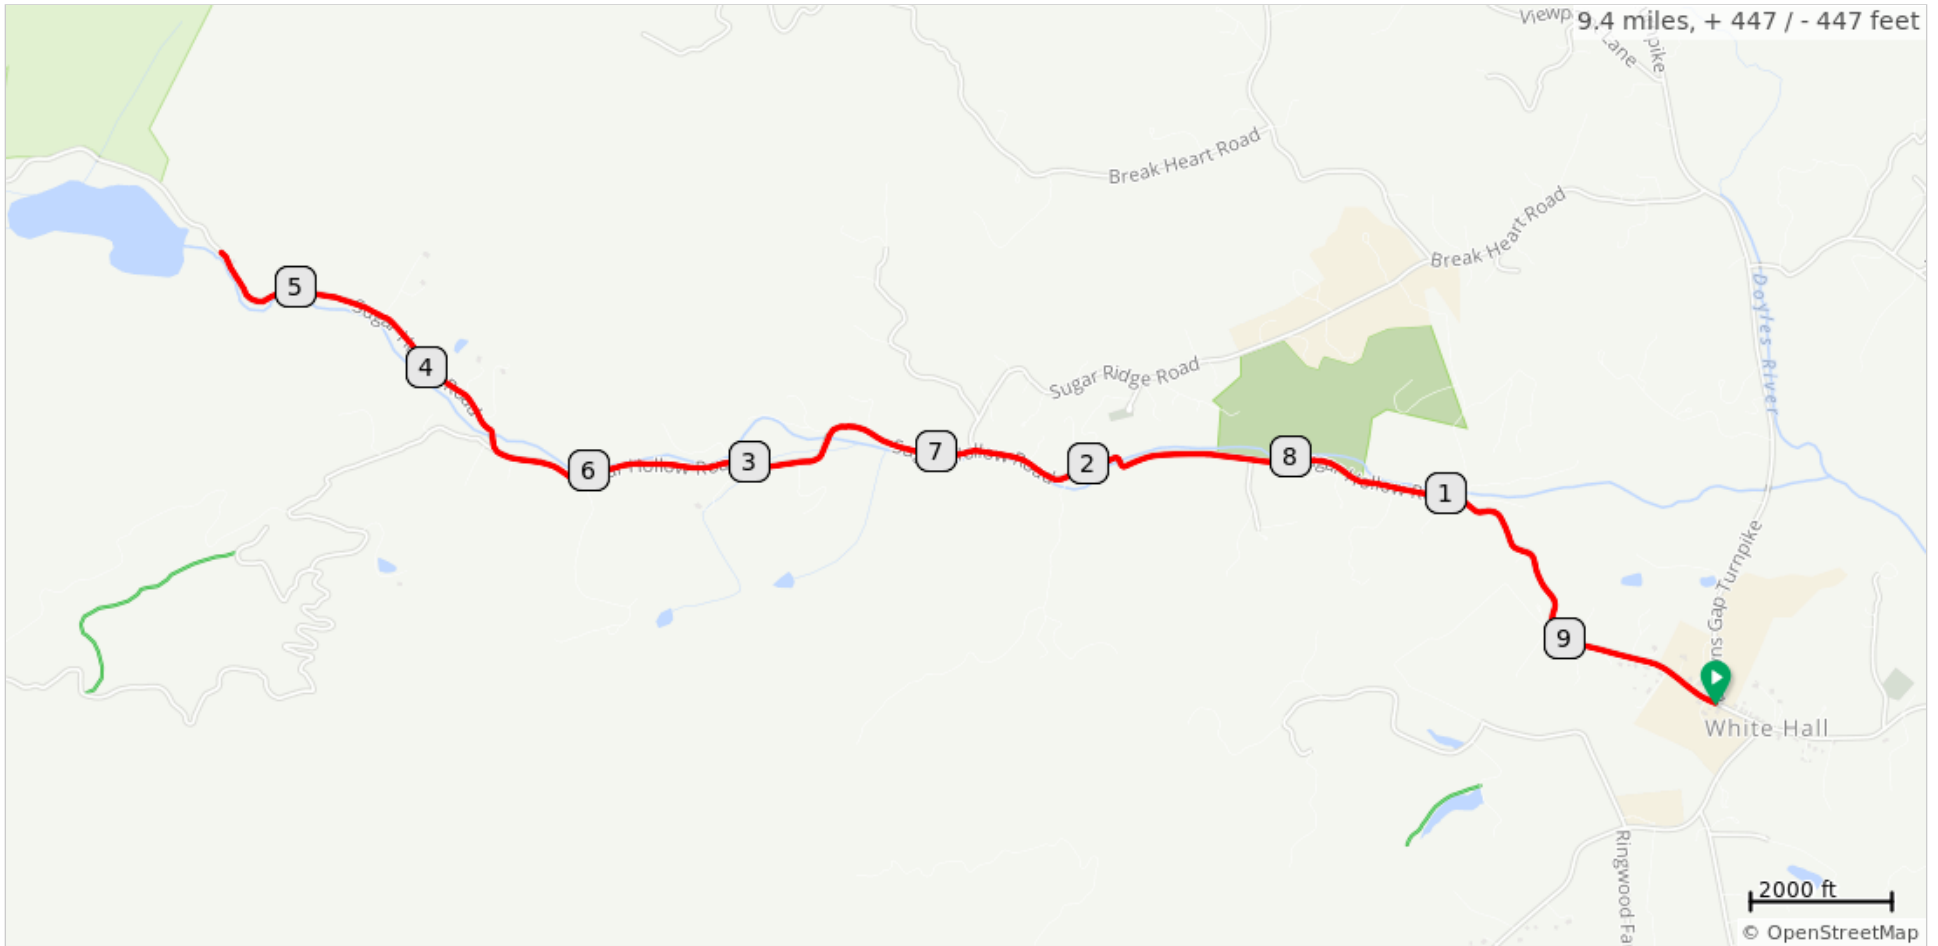

09-SugarHollow

09-SugarHollow

0.0	0.0	Start of route
0.0	4.7	Continue on Sugar Hollow Rd, SR 614
4.7	4.7	Around and ride back to the start
9.4	0.0	End of route

9.4 miles. +419/-419 feet
