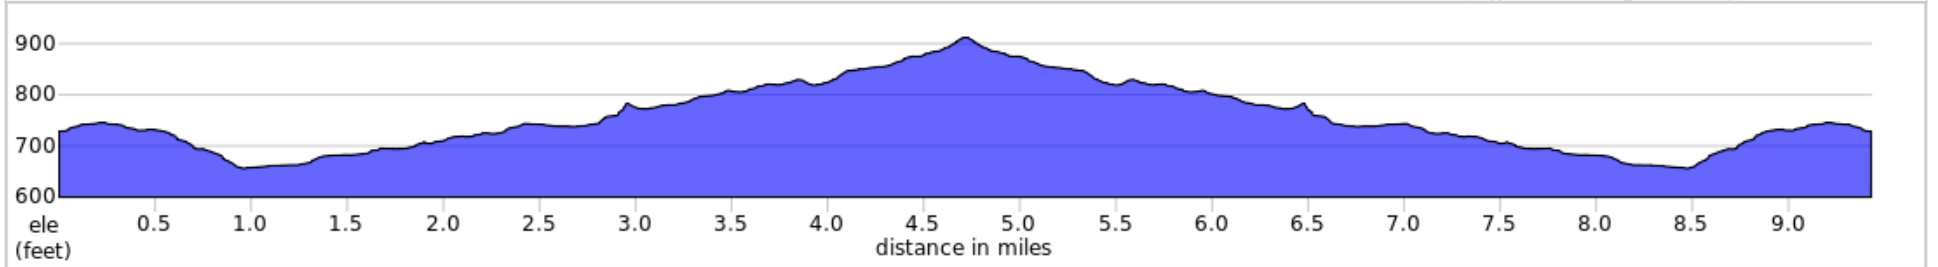

09-SugarHollow

09-SugarHollow

0.0	0.0	Start of route
0.0	4.7	Continue on Sugar Hollow Rd, SR 614
4.7	4.7	Around and ride back to the start
9.4	0.0	End of route

9.4 miles. +419/-419 feet
