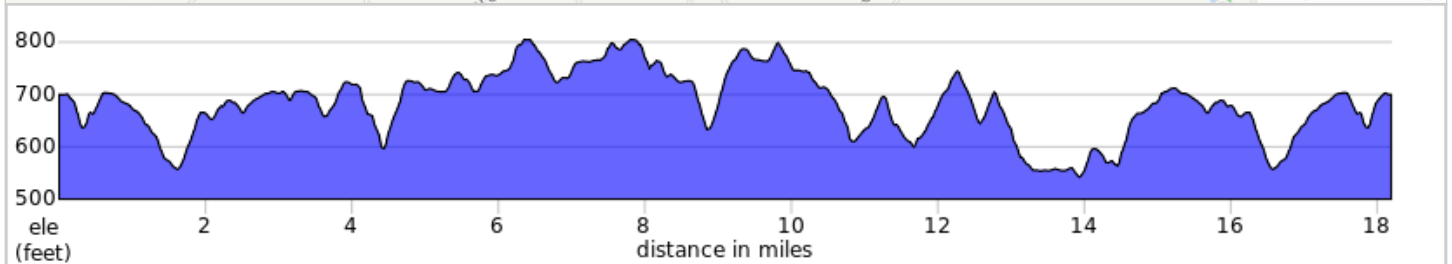

## 18-BatesvilleRegionCrozet

0.0	0.0	Start of route
0.0	0.1	L onto Old Trail Dr
0.1	0.5	At the traffic circle, continue straight to stay on Old Trail Dr
0.6	0.5	L onto Rockfish Gap Tnpk, US-250 E
1.1	1.8	R onto Miller School Rd, SR 635
2.9	0.9	R onto Midway Rd, SR 688
3.8	1.0	L onto Burchs Creek Rd, SR 689
4.8	2.8	R onto Dick Woods Rd, SR 637
7.6	1.5	Sharp L onto Ortman Rd, SR 691
9.2	1.9	Sharp L onto Batesville Rd, SR 636
11.1	0.6	L onto Craigs Store Rd, SR 635
11.7	0.1	R onto Plank Rd, SR 692; STORE on your L
11.8	2.6	L onto Miller School Rd, SR 635
14.3	0.9	R onto Midway Rd, SR 688
15.3	1.8	R onto Miller School Rd, SR 635
17.1	0.5	L onto Rockfish Gap Tnpk, US-250 W
17.6	0.5	R onto Old Trail Dr
18.1	0.1	At the traffic circle, continue straight to stay on Old Trail Dr
18.2	0.0	R onto Heathercroft Ln
18.2	0.0	End of route

18.2 miles. +1600/-1600 feet

Charlottesville Bicycle Club