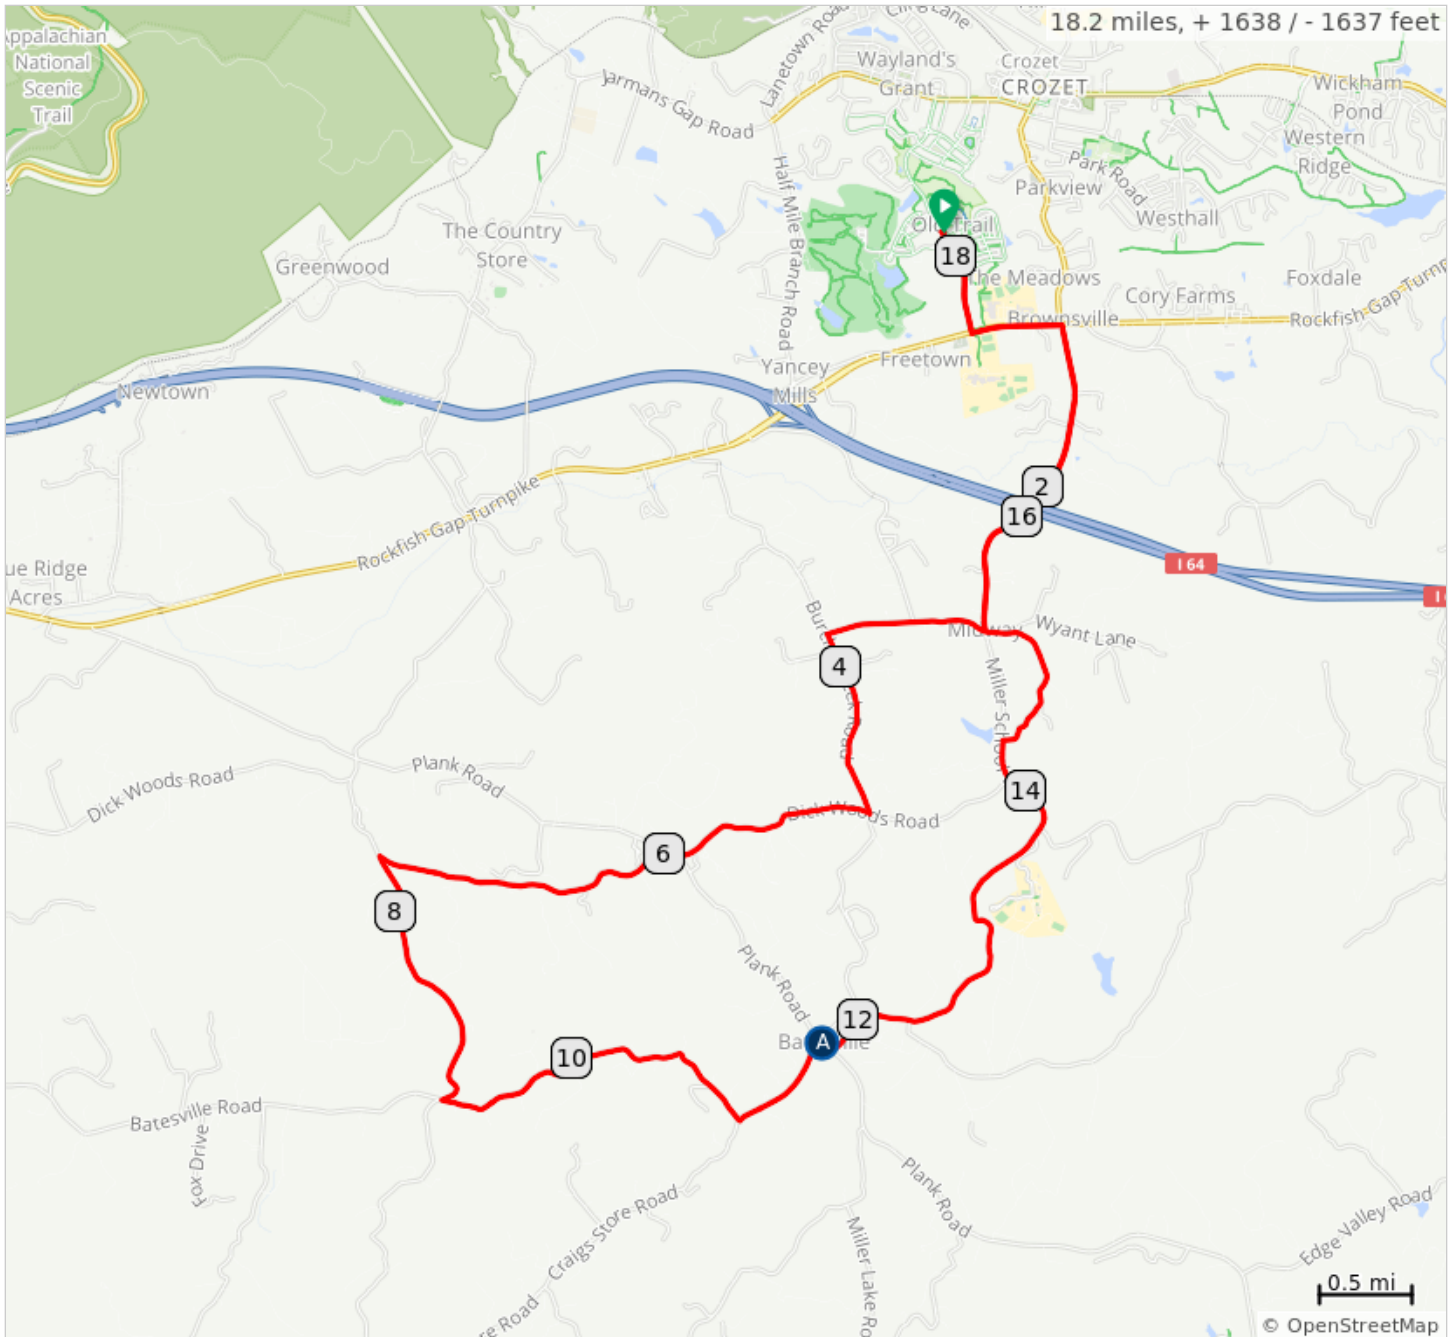

# 18-BatesvilleRegionCrozet

## A. Batesville Market

## 18-BatesvilleRegionCrozet

0.0	0.0	Start of route
0.0	0.1	L onto Old Trail Dr
0.1	0.5	At the traffic circle, continue straight to stay on Old Trail Dr
0.6	0.5	L onto Rockfish Gap Tnpk, US-250 E
1.1	1.8	R onto Miller School Rd, SR 635
2.9	0.9	R onto Midway Rd, SR 688
3.8	1.0	L onto Burchs Creek Rd, SR 689
4.8	2.8	R onto Dick Woods Rd, SR 637
7.6	1.5	Sharp L onto Ortman Rd, SR 691
9.2	1.9	Sharp L onto Batesville Rd, SR 636
11.1	0.6	L onto Craigs Store Rd, SR 635
11.7	0.1	R onto Plank Rd, SR 692; STORE on your L
11.8	2.6	L onto Miller School Rd, SR 635
14.3	0.9	R onto Midway Rd, SR 688
15.3	1.8	R onto Miller School Rd, SR 635
17.1	0.5	L onto Rockfish Gap Tnpk, US-250 W
17.6	0.5	R onto Old Trail Dr
18.1	0.1	At the traffic circle, continue straight to stay on Old Trail Dr
18.2	0.0	R onto Heathercroft Ln
18.2	0.0	End of route

18.2 miles. +1600/-1600 feet

Charlottesville Bicycle Club