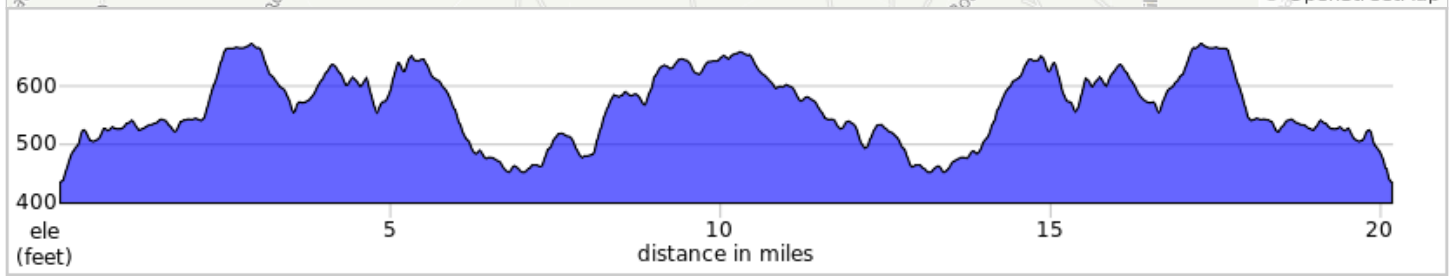

20-KeeneEsmont

20-KeeneEsmont

Dist	Next	Note
0.0	0.0	Start of route
0.0	2.5	R onto Red Hill Rd, SR 708
2.5	3.1	L onto Old Lynchburg Rd, SR 631
5.6	2.7	L onto Plank Rd, SR 712
8.3	2.1	R onto Secretarys Sand Rd, SR 755
10.4	2.2	R onto Alberene Rd, SR 719
12.6	1.9	L onto Plank Rd, SR 712
14.5	3.1	R onto Old Lynchburg Rd, SR 631
17.7	2.5	R onto Red Hill Rd, SR 708
20.2	0.0	L into parking lot
20.2	0.0	End of route

20.2 miles. +1355/-1355 feet

Charlottesville Bicycle Club