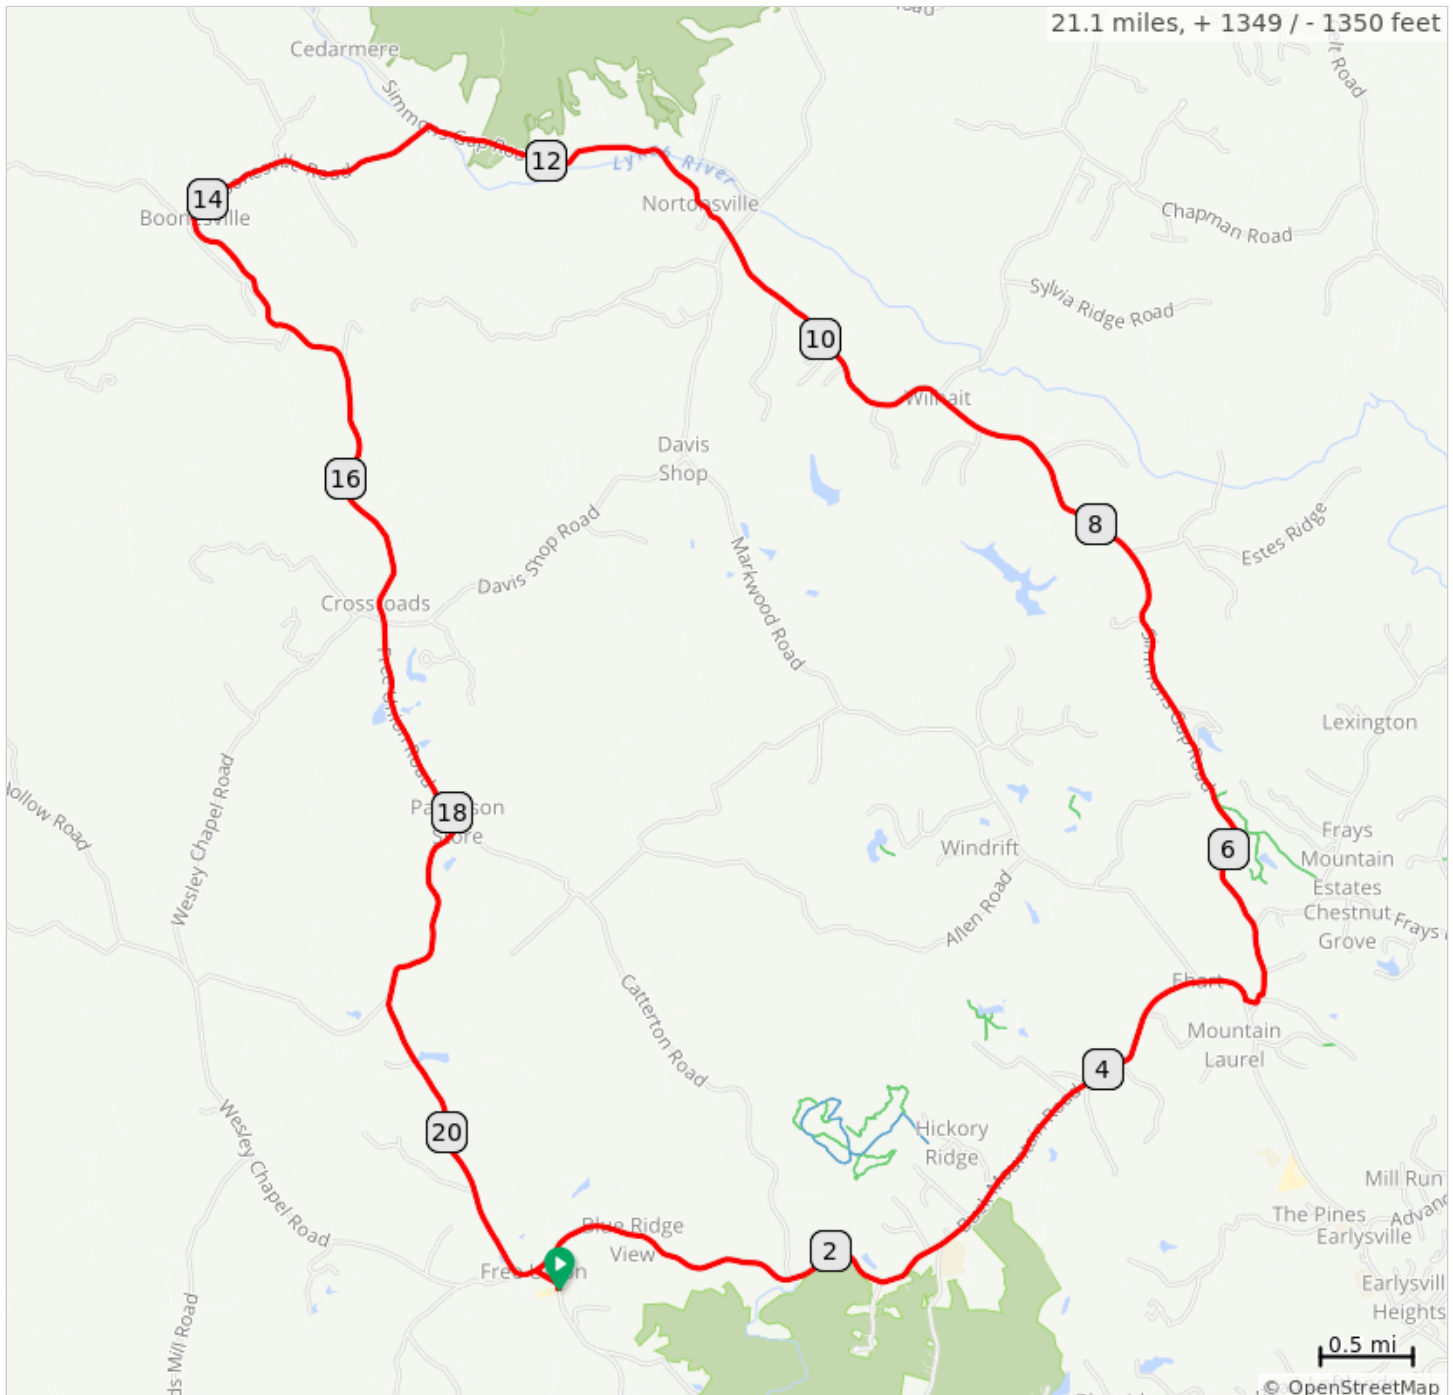

21-NortonsvilleBoonesville

21-NortonsvilleBoonesville

Dist	Next	Note
0.0	0.0	Start of route
0.0	0.2	L onto Free Union Rd, SR 601
0.2	4.9	Sharp R onto Buck Mountain Rd, SR 665
5.0	0.1	L into church parking lot
5.2	0.3	L onto Simmons Gap Rd, SR 663
5.5	7.2	Keep L onto Simmons Gap Rd, SR 663
12.7	1.4	L onto Boonesville Rd, SR 610
14.1	6.8	L onto Free Union Rd, SR 601
20.9	0.2	Keep R onto Free Union Rd, SR 601
21.1	0.0	R into parking lot
21.1	0.0	End of route

21.1 miles. +1291/-1291 feet

Charlottesville Bicycle Club