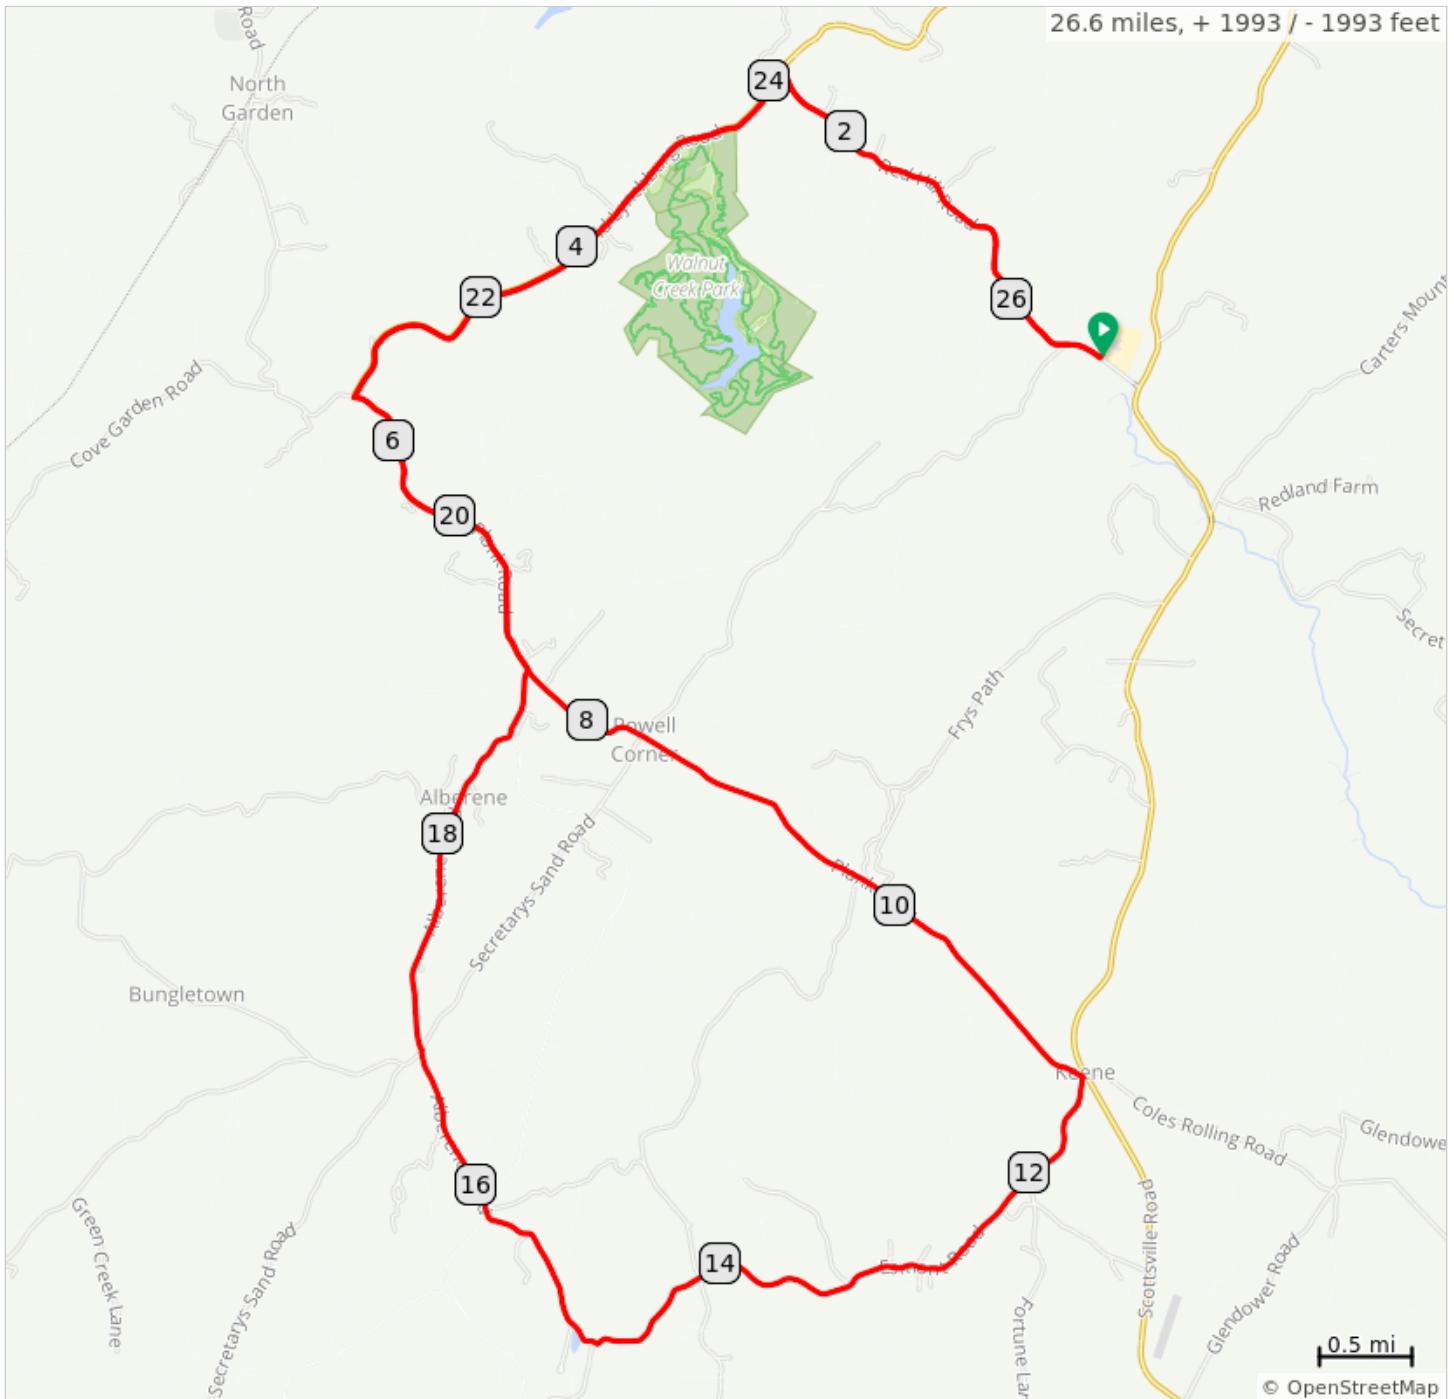

27-KeeneEsmont

27-KeeneEsmont

Dist	Next	Note
0.0	0.0	Start of route
0.0	2.5	R onto Red Hill Rd, SR 708
2.5	3.1	L onto Old Lynchburg Rd, SR 631
5.6	5.7	L onto Plank Rd, SR 712
11.4	3.5	R onto Esmont Rd, SR 715
14.9	1.9	R onto Alberene Rd, SR 719
16.8	0.0	R onto Secretarys Sand Rd, SR 717, and then a quick L to stay on Alberene Rd, SR 719 this really looks like you are just going straight at this intersection
16.8	2.2	L to stay on Alberene Rd, SR 719
19.0	1.9	L onto Plank Rd, SR 712
21.0	3.1	R onto Old Lynchburg Rd, SR 631
24.1	2.5	R onto Red Hill Rd, SR 708
26.6	0.0	L into parking lot
26.6	0.0	End of route

26.6 miles. +1906/-1906 feet