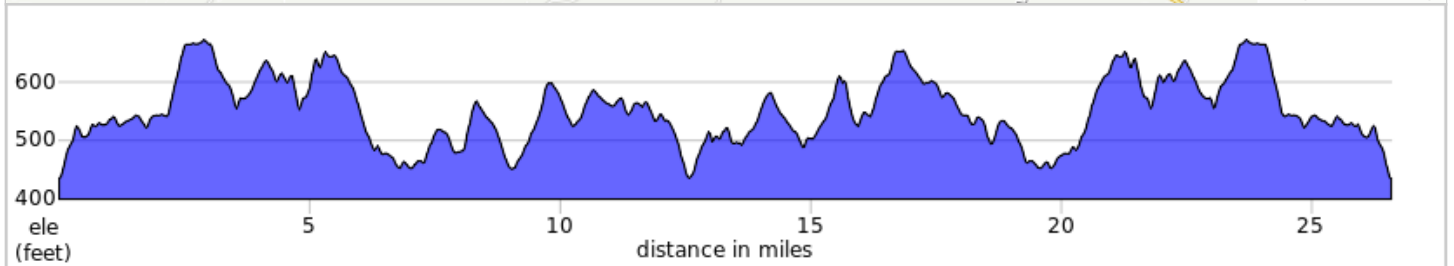

27-KeeneEsmont

27-KeeneEsmont

Dist	Next	Note
0.0	0.0	Start of route
0.0	2.5	R onto Red Hill Rd, SR 708
2.5	3.1	L onto Old Lynchburg Rd, SR 631
5.6	5.7	L onto Plank Rd, SR 712
11.4	3.5	R onto Esmont Rd, SR 715
14.9	1.9	R onto Alberene Rd, SR 719
16.8	0.0	R onto Secretarys Sand Rd, SR 717, and then a quick L to stay on Alberene Rd, SR 719 this really looks like you are just going straight at this intersection
16.8	2.2	L to stay on Alberene Rd, SR 719
19.0	1.9	L onto Plank Rd, SR 712
21.0	3.1	R onto Old Lynchburg Rd, SR 631
24.1	2.5	R onto Red Hill Rd, SR 708
26.6	0.0	L into parking lot
26.6	0.0	End of route

26.6 miles. +1906/-1906 feet