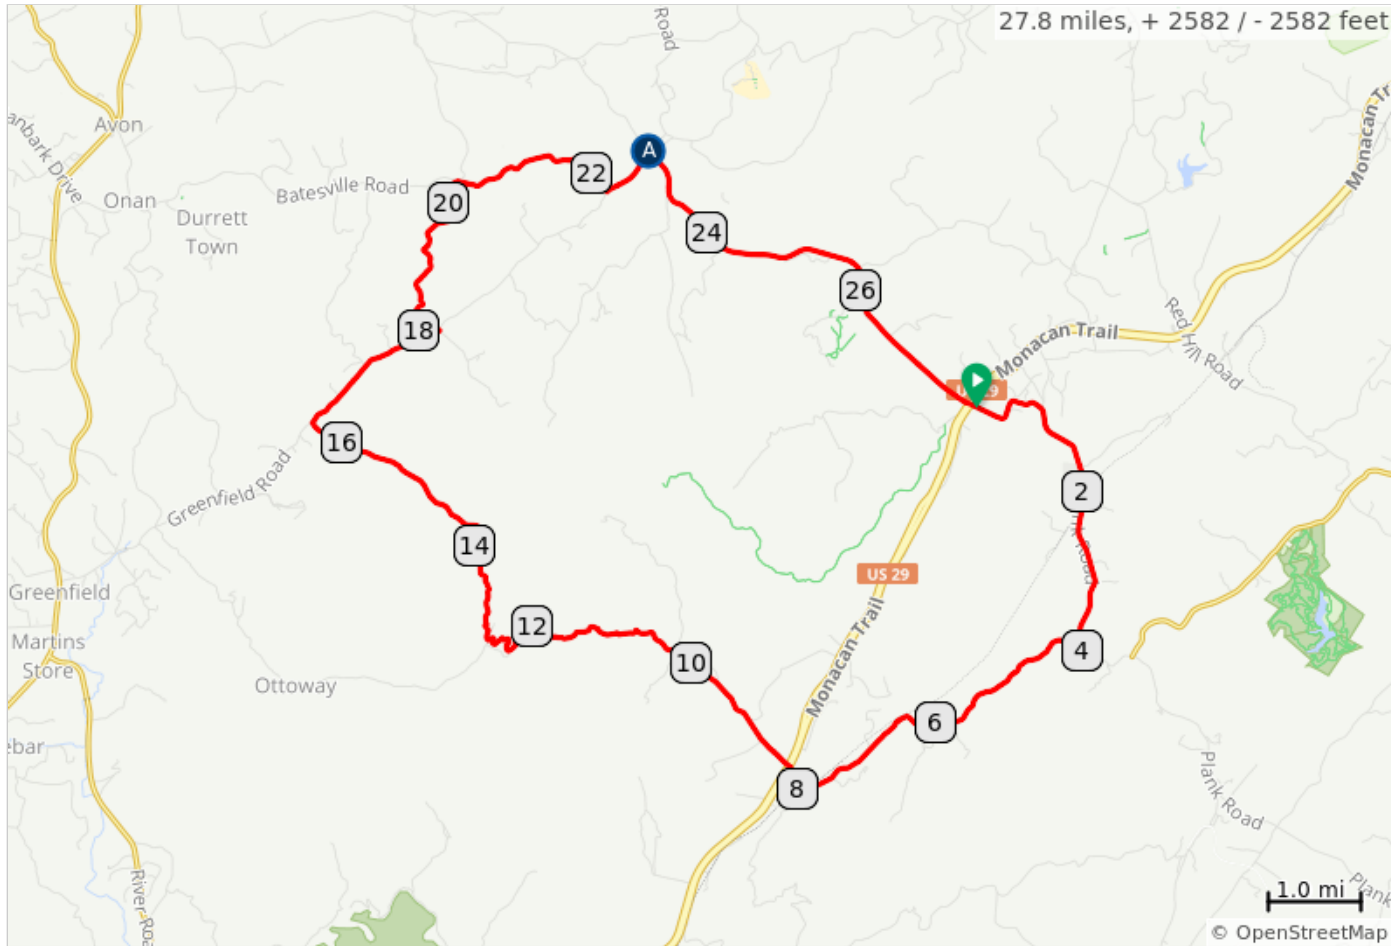

28-HeardsBatesville

A. [Batesville Market](#)

28-HeardsBatesville

Dist	Next	Note
0.0	0.0	Start of route
0.0	0.9	L onto Plank Rd, SR 692
0.9	3.0	Continue on Plank Rd, SR 712
3.9	2.0	R onto Cove Garden Rd, SR 633
5.9	2.4	Slight R to stay on Cove Garden Rd, SR 633
8.3	0.2	R onto US-29 N, CAUTION heavy traffic
8.5	4.5	L onto Heards Mountain Rd, SR 633, CAUTION crossing 29
12.9	3.5	R onto Spring Valley Rd, SR 634
16.5	1.7	R onto SR 635, Craigs Store Rd
18.2	2.1	L onto Castle Rock Rd, SR 691
20.3	1.9	Slight R onto Batesville Rd, SR 636
22.2	0.6	L onto Craigs Store Rd, SR 635
22.8	4.9	R onto Plank Rd, SR 692, Batesville Market across the street, rest stop
27.8	0.0	L
27.8	0.0	End of route

27.8 miles. +2562/-2564 feet