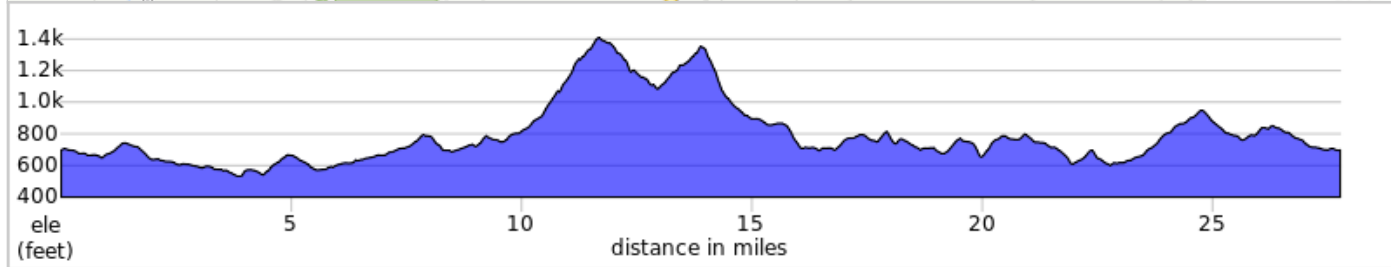

28-HeardsBatesville

A. [Batesville Market](#)

28-HeardsBatesville

Dist	Next	Note
0.0	0.0	Start of route
0.0	0.9	L onto Plank Rd, SR 692
0.9	3.0	Continue on Plank Rd, SR 712
3.9	2.0	R onto Cove Garden Rd, SR 633
5.9	2.4	Slight R to stay on Cove Garden Rd, SR 633
8.3	0.2	R onto US-29 N, CAUTION heavy traffic
8.5	4.5	L onto Heards Mountain Rd, SR 633, CAUTION crossing 29
12.9	3.5	R onto Spring Valley Rd, SR 634
16.5	1.7	R onto SR 635, Craigs Store Rd
18.2	2.1	L onto Castle Rock Rd, SR 691
20.3	1.9	Slight R onto Batesville Rd, SR 636
22.2	0.6	L onto Craigs Store Rd, SR 635
22.8	4.9	R onto Plank Rd, SR 692, Batesville Market across the street, rest stop
27.8	0.0	L
27.8	0.0	End of route

27.8 miles. +2562/-2564 feet