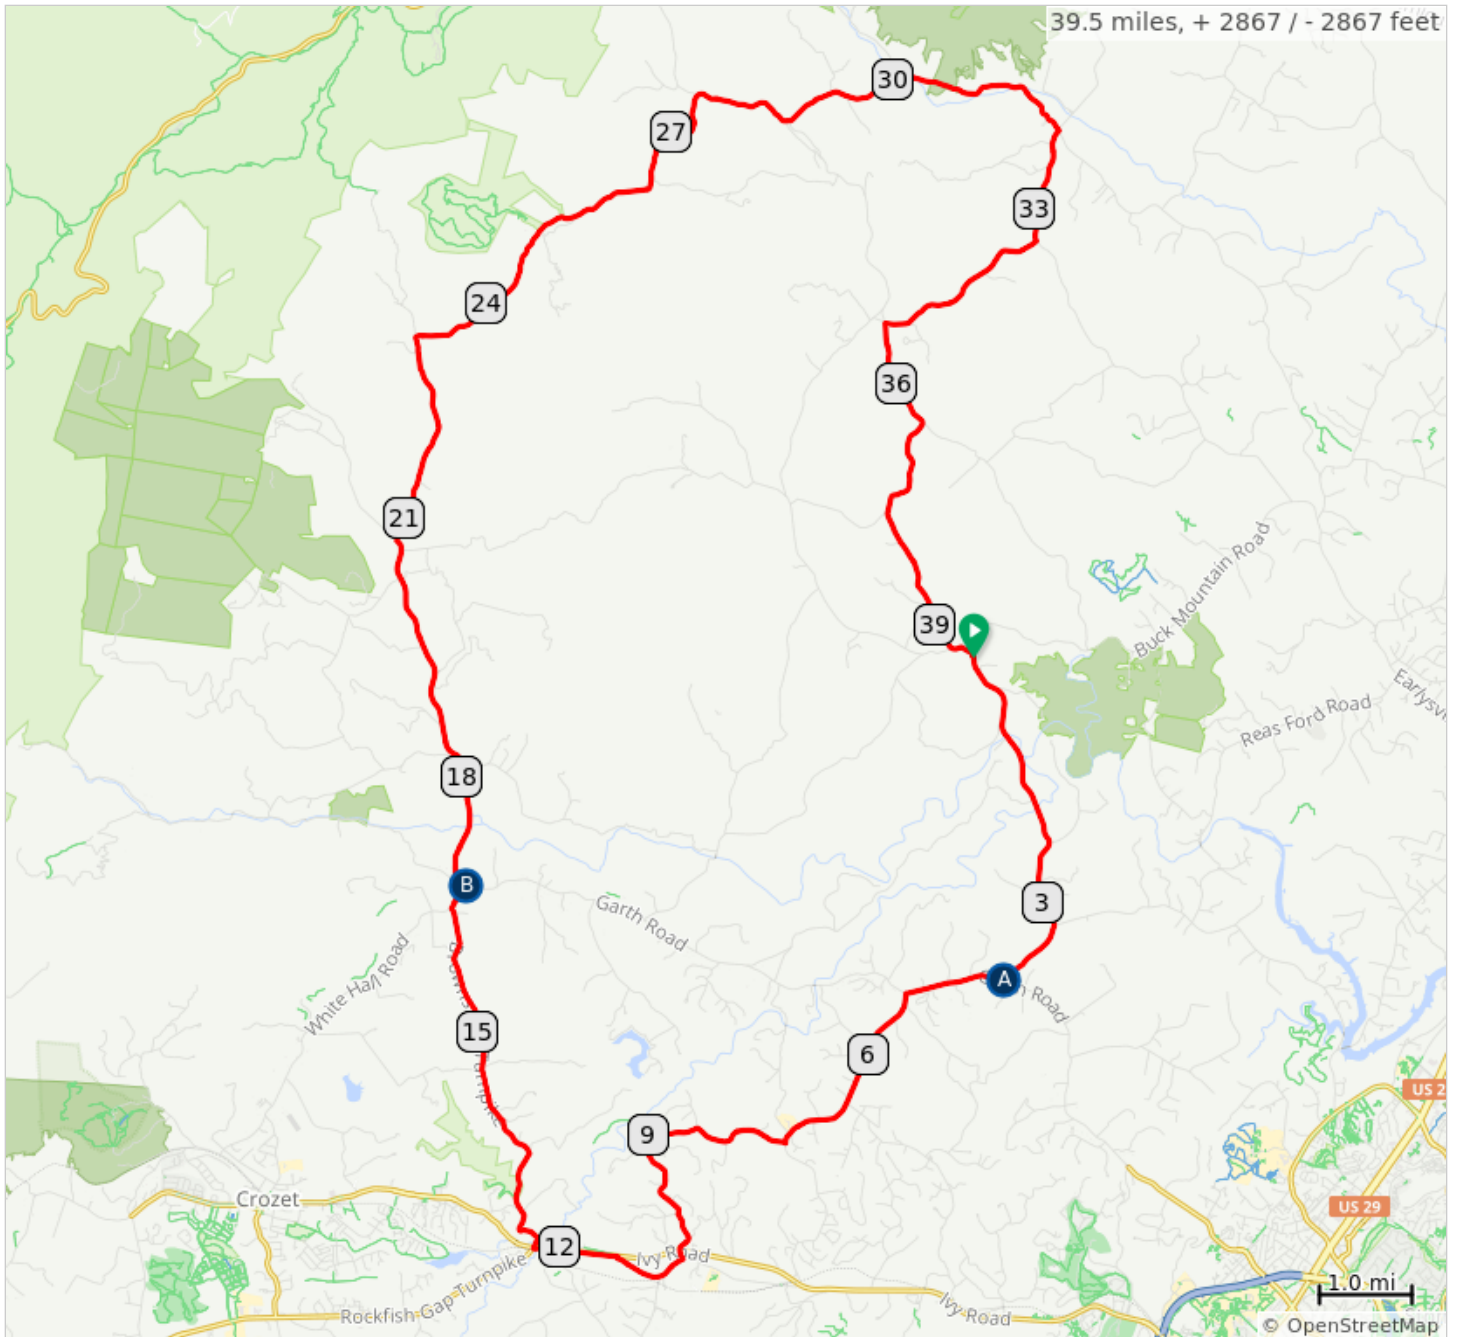

40-CaminoDeLasCabras

A. Hunt Country Store

B. Wyant's Store

40-CaminoDeLasCabras

Dist	Next	Note
0.0	0.0	Start of route
0.0	4.0	R onto Free Union Road, SR 601
4.0	1.1	R onto Garth Rd, SR 676; STORE
5.1	2.3	L onto SR 676, Owensville Rd
7.4	2.5	R onto SR 676, Tilman Rd
10.0	0.6	R to stay on SR 676, Tilman Rd
10.6	0.8	R onto SR 738, Morgantown Rd
11.4	0.0	R to stay on SR 738, Morgantown Rd
11.4	0.9	L onto US-250 W; CAUTION fast traffic
12.3	0.0	Slight R onto VA-240 W
12.3	1.2	R onto SR 680, Browns Gap Tnpk
13.6	2.9	L to stay on SR 680, Brown's Gap Tpk
16.4	0.3	R onto SR 810, White Hall Rd
16.7	0.1	L to stay on SR 810, Brown's Gap Tpk / Garth Rd; STORE
16.9	3.9	Slight R to stay on SR 810, Brown's Gap Tpk
20.8	2.3	R to stay on SR 810, Brown's Gap Tpk
23.1	7.1	R to stay on SR 810, Blackwells Hollow Rd
30.2	1.9	R onto SR 628, Simmons Gap Rd
32.1	1.2	R onto Markwood Rd, SR 664
33.3	2.0	R onto SR 671, Davis Shop Rd
35.3	4.1	L onto SR 601, Free Union Rd
39.4	0.2	Keep R onto Free Union Road, SR 601

39.4 miles. +2803/-2806 feet

Dist	Next	Note
39.5	0.0	R into parking lot
39.5	0.0	End of route

0.2 miles. +0/-0 feet