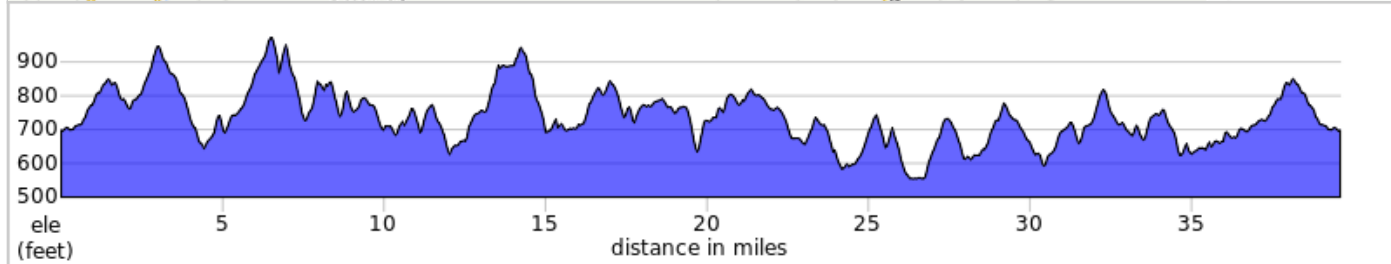

40-OnanBatesvilleNorthGarden

39.6 miles, + 3541 / - 3540 feet

A. Batesville Market

40-OnanBatesvilleNorthGarden

Dist	Next	Note
0.0	0.0	Start of route
0.0	0.0	R onto Plank Rd, SR 692
0.0	4.4	Cross US-29; CAUTION; fast cars
4.4	2.1	L onto Stillhouse Creek Rd, SR 693
6.5	1.1	R onto Burnt Mountain Rd, SR 693
7.6	2.7	L onto Craigs Store Rd, SR 635
10.3	1.4	Continue onto Greenfield Rd, SR 635
11.7	4.0	R onto Ennis Mtn Rd, SR 611
15.7	3.7	R onto Batesville Rd, SR 636
19.4	2.1	L onto Ortman Rd, SR 691
21.5	3.1	R onto Plank Rd, SR 692
24.6	0.1	STORE on the L
24.7	2.0	L onto Miller School Rd, SR 635
26.7	4.4	R onto Dick Woods Rd, SR 637
31.2	3.7	R onto Taylors Gap Rd, SR 708
34.8	2.8	R onto Edge Valley Rd, SR 696
37.6	1.9	L onto Plank Rd, SR 692
39.5	0.1	Cross US-29; CAUTION; fast cars
39.6	0.0	L into parking lot
39.6	0.0	End of route

39.6 miles. +3437/-3437 feet

Charlottesville Bicycle Club