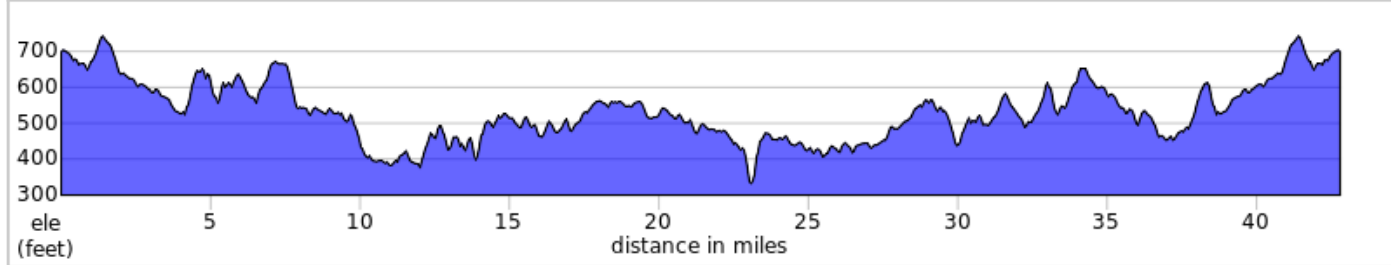

# 43-WoodridgeKeene

A. Woodridge Market

## 43-WoodridgeKeene

Dist	Next	Note
0.0	0.0	Start of route
0.0	0.9	L onto Plank Rd, SR 692
0.9	3.5	Bear slight R to stay on Plank Rd, SR 792
4.4	3.1	L onto Old Lynchburg Rd, SR 631
7.5	2.8	R onto Red Hill Rd, SR 708
10.3	0.8	R onto VA-20 S; CAUTION traffic
11.1	0.1	L onto Carters Mountain Rd, SR 627
11.2	6.7	R onto Secretarys Rd, SR 708
17.9	0.0	STORE to your L
18.0	0.0	Slight R onto Rolling Rd, SR 620
18.0	6.3	R onto Jefferson Mill Rd, SR 618
24.3	0.0	R onto Blenheim Rd, SR 795
24.3	2.9	L on Coles Rolling Rd, SR 712
27.2	0.1	Slight L onto Glendower Rd, SR 713
27.3	1.5	R onto Coles Rolling Rd, SR 712
28.8	3.5	Cross VA 20 onto Esmont Rd, SR 715 ; CAUTION
32.3	1.9	R onto Alberene Rd, SR 719
34.2	0.0	Slight R onto Secretarys Sand Rd, SR 717
34.2	2.2	L to stay on Alberene Rd, SR 719
36.5	6.3	L onto Plank Rd, SR 712
42.8	0.0	R into parking lot
42.8	0.0	End of route

42.8 miles. +2676/-2677 feet