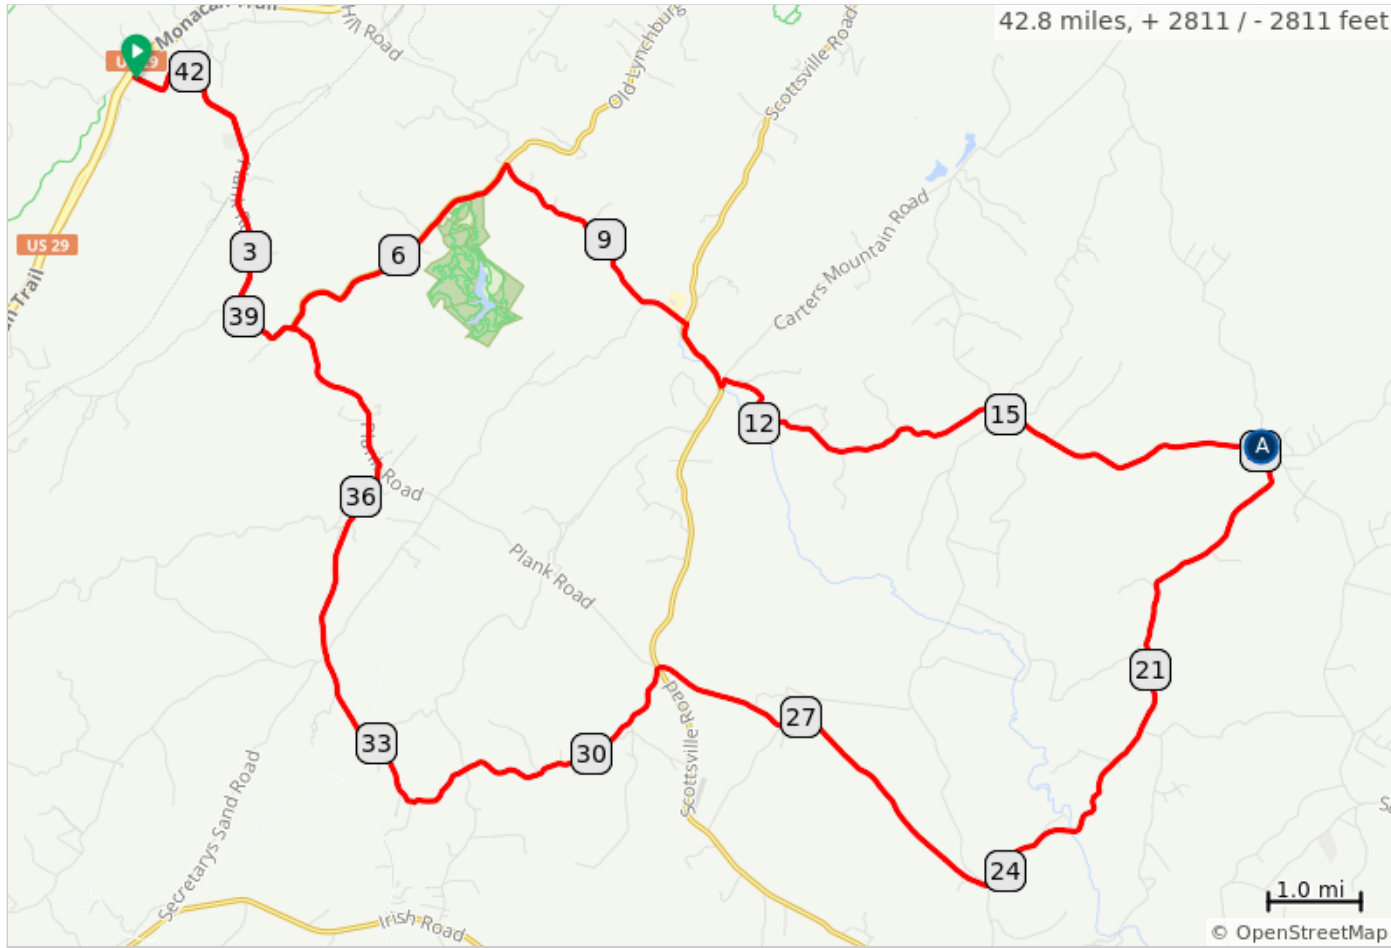

# 43-WoodridgeKeene

A. Woodridge Market

## 43-WoodridgeKeene

Dist	Next	Note
0.0	0.0	Start of route
0.0	0.9	L onto Plank Rd, SR 692
0.9	3.5	Bear slight R to stay on Plank Rd, SR 792
4.4	3.1	L onto Old Lynchburg Rd, SR 631
7.5	2.8	R onto Red Hill Rd, SR 708
10.3	0.8	R onto VA-20 S; CAUTION traffic
11.1	0.1	L onto Carters Mountain Rd, SR 627
11.2	6.7	R onto Secretarys Rd, SR 708
17.9	0.0	STORE to your L
18.0	0.0	Slight R onto Rolling Rd, SR 620
18.0	6.3	R onto Jefferson Mill Rd, SR 618
24.3	0.0	R onto Blenheim Rd, SR 795
24.3	2.9	L on Coles Rolling Rd, SR 712
27.2	0.1	Slight L onto Glendower Rd, SR 713
27.3	1.5	R onto Coles Rolling Rd, SR 712
28.8	3.5	Cross VA 20 onto Esmont Rd, SR 715 ; CAUTION
32.3	1.9	R onto Alberene Rd, SR 719
34.2	0.0	Slight R onto Secretarys Sand Rd, SR 717
34.2	2.2	L to stay on Alberene Rd, SR 719
36.5	6.3	L onto Plank Rd, SR 712
42.8	0.0	R into parking lot
42.8	0.0	End of route

42.8 miles. +2676/-2677 feet